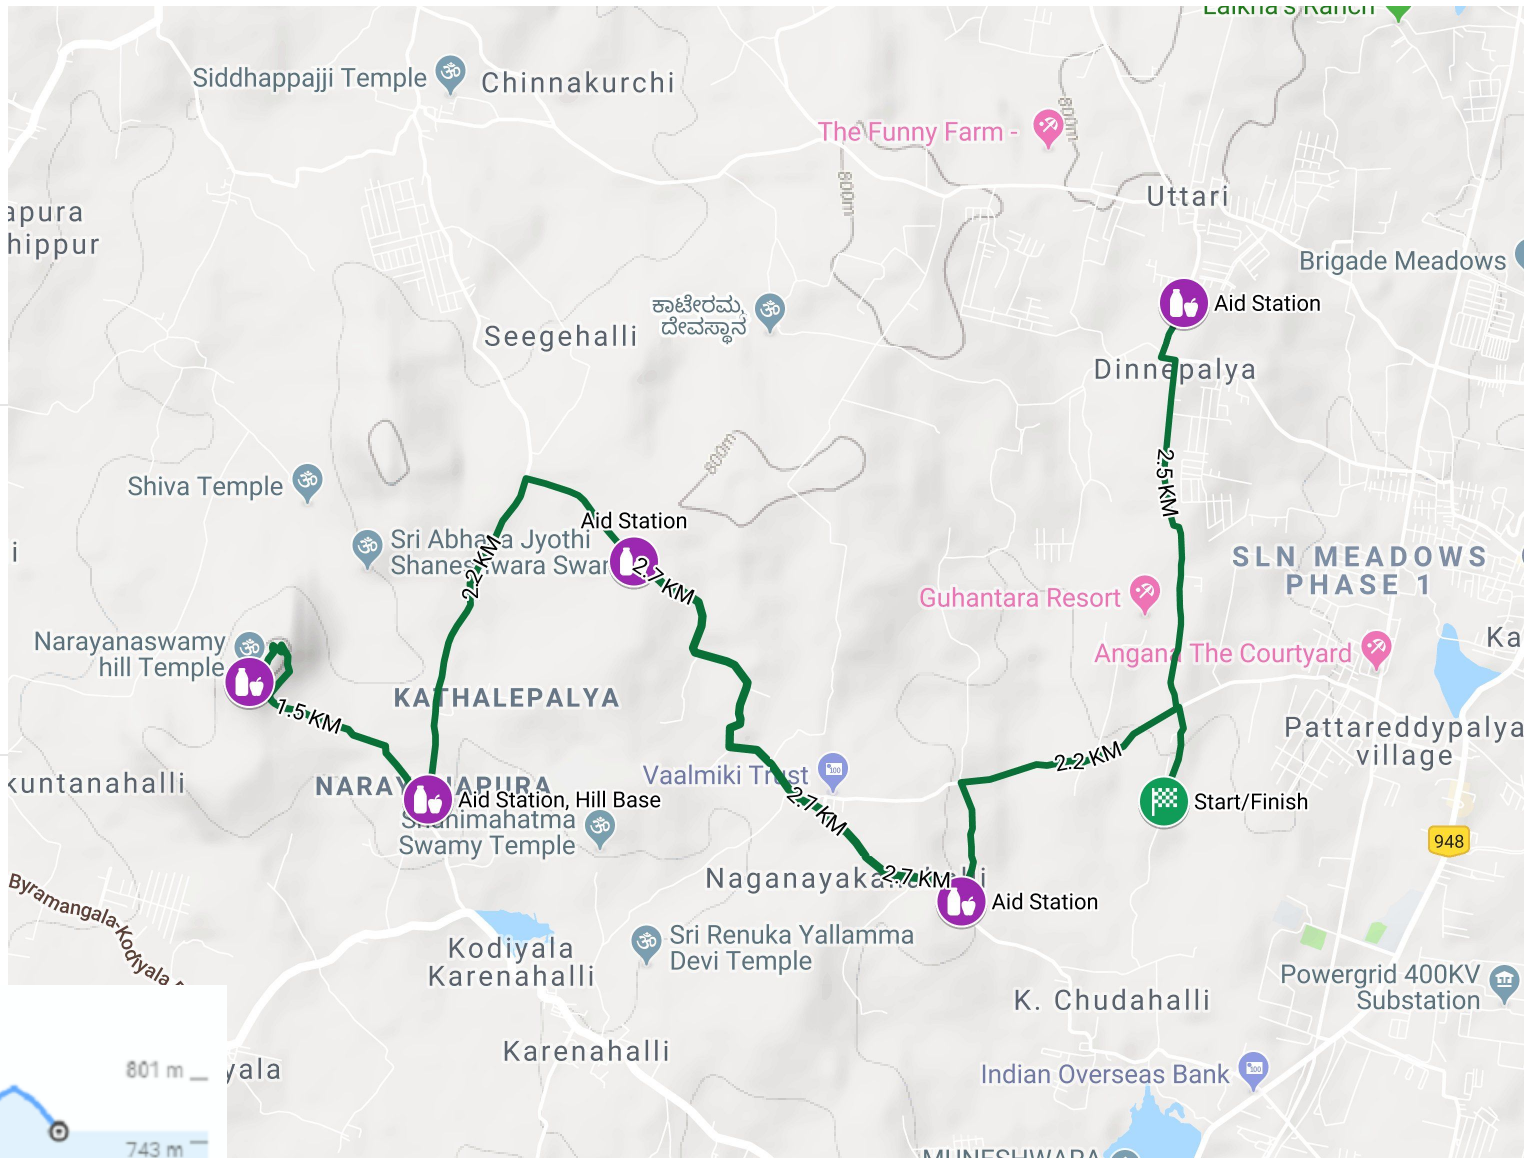

# TRORT-11, 21.1K(HM) Route Map

## START/FINISH POINT

Eagles Unbound  
 KMS Farms Road Sy No 23 Naukalpalya, Kaggalipura, Bengaluru 560082  
<https://goo.gl/maps/xK75D6yPFaA7WWUx9>

### Pointers and Aid-stations

-  Start/Finish
-  Aid Station
-  Aid Station
-  Aid Station, Hill Base
-  Aid Station, Hill Top
-  Aid Station

### Course

-  2.2 KM
-  2.7 KM
-  2.2 KM
-  1.5 KM
-  2.5 KM

Saturday, 27-Jul-2019