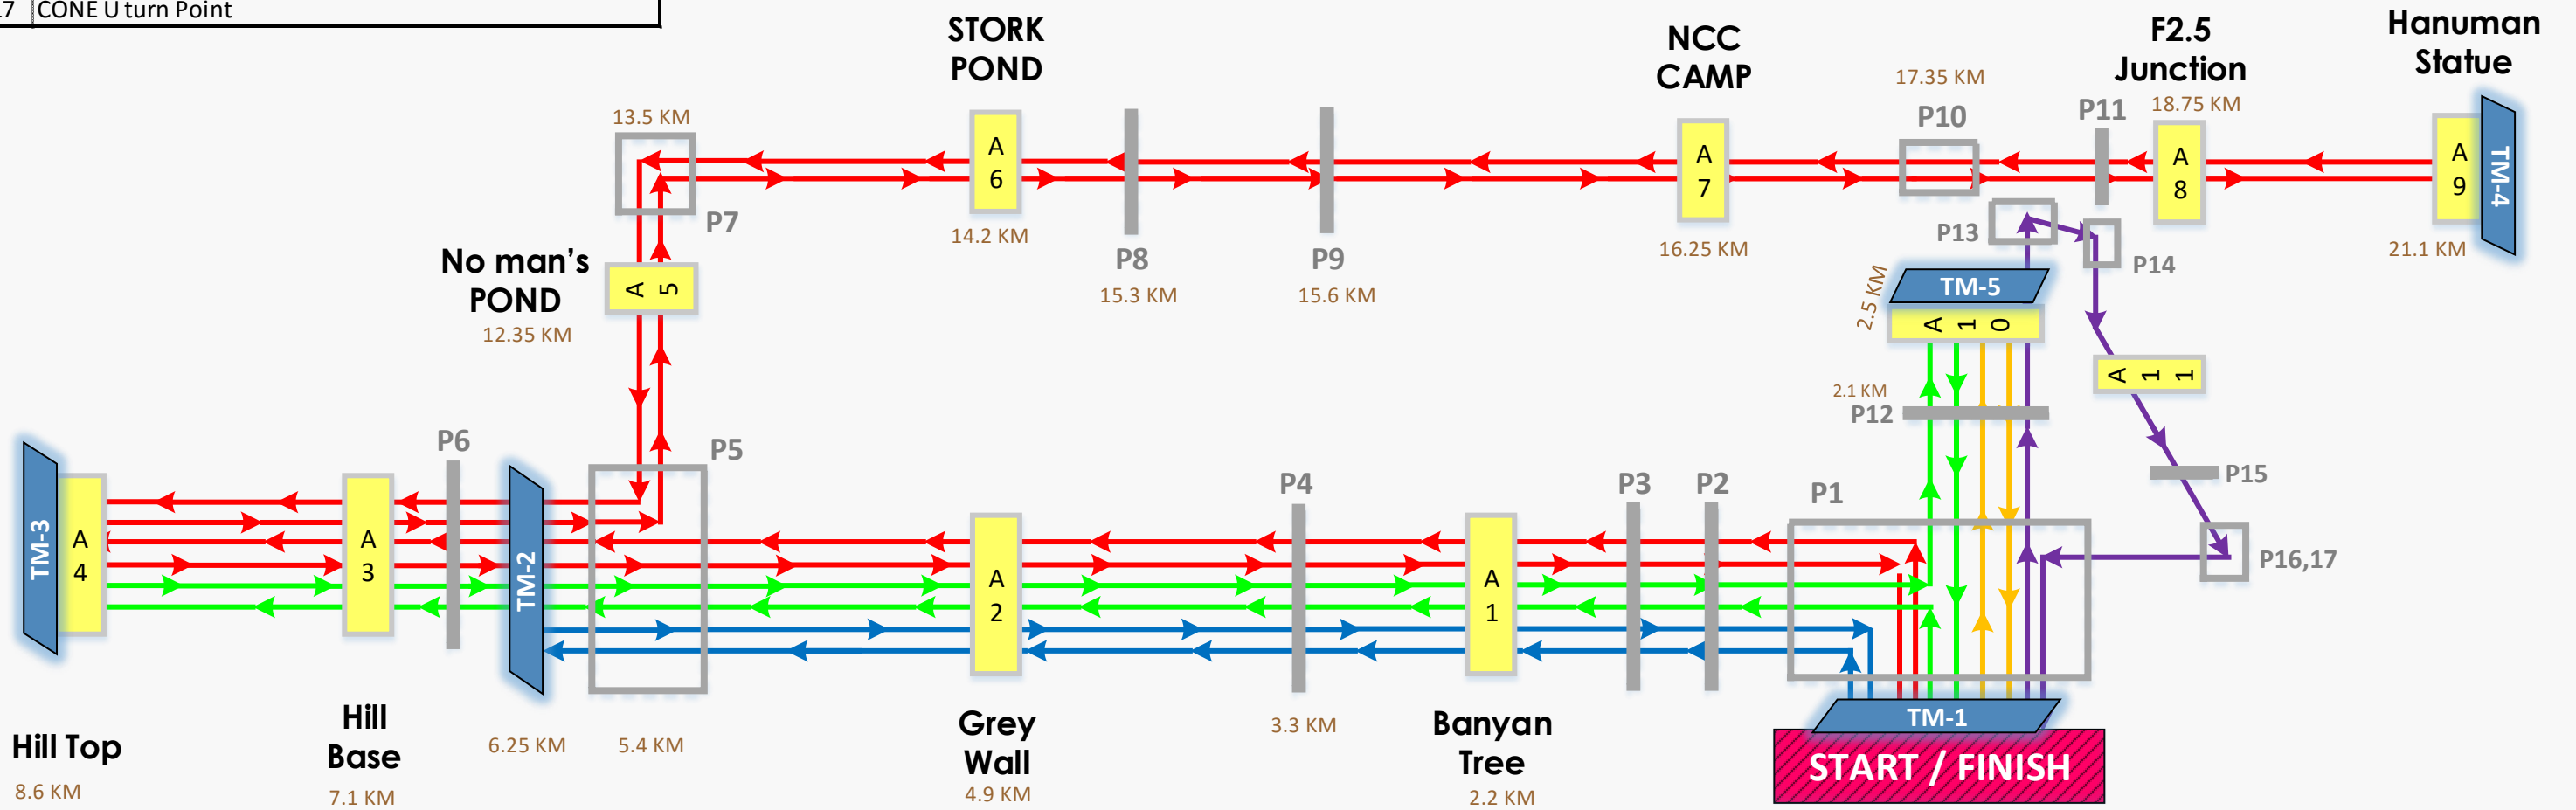

TRORT-11 Running Event Course Map (Saturday 27th July 2019)

Pt. #	POINTERS	Distances	Color Name	Color	Distances	AM
1	Eagle's Unbound Entr.	5K	Orange		42K and 50K	4:30
2	Guhantara Jn.				HM	5:30
3	Concrete T jn.	12.5K	Blue			
4	3.3KM Jn. from Start/Finish (Tarakashrama Devasthana)				12K	6:00
5	T Jn. Prasun	21.1K/HM	Green		5K	6:30
6	Imm. After Timing Mat (Towards Hill Base)	42.2K/FM	Red			
7	Tittahalli Bus Stop Jn.					
8	Shower Point (15.3 KM) [TBD / optional]	50K/Ultra	Red + Purple			
9	15.6 KM Jn.					
10	Uttari, 0 KM Jn.					
11	Saksharika 1 KM Marker Pt. (Basappanapalya)					
12	Blue tank @ 2.1KM (Dinnepalya, New Concr)					
13	Uttari, Saksharika Vidyalaya					
14	Pipeline-TK Jn. (Tittahalli Kaggalipura Rd)					
15	Pipeline-DAV school Jn.					
16	Pipeline-EU Jn. (Eagle's Unbound)					
17	CONE U turn Point					

Note: Distances are for reference only and this drawing is not to scale. It is one way marking and measured clockwise from Start/Finish Point